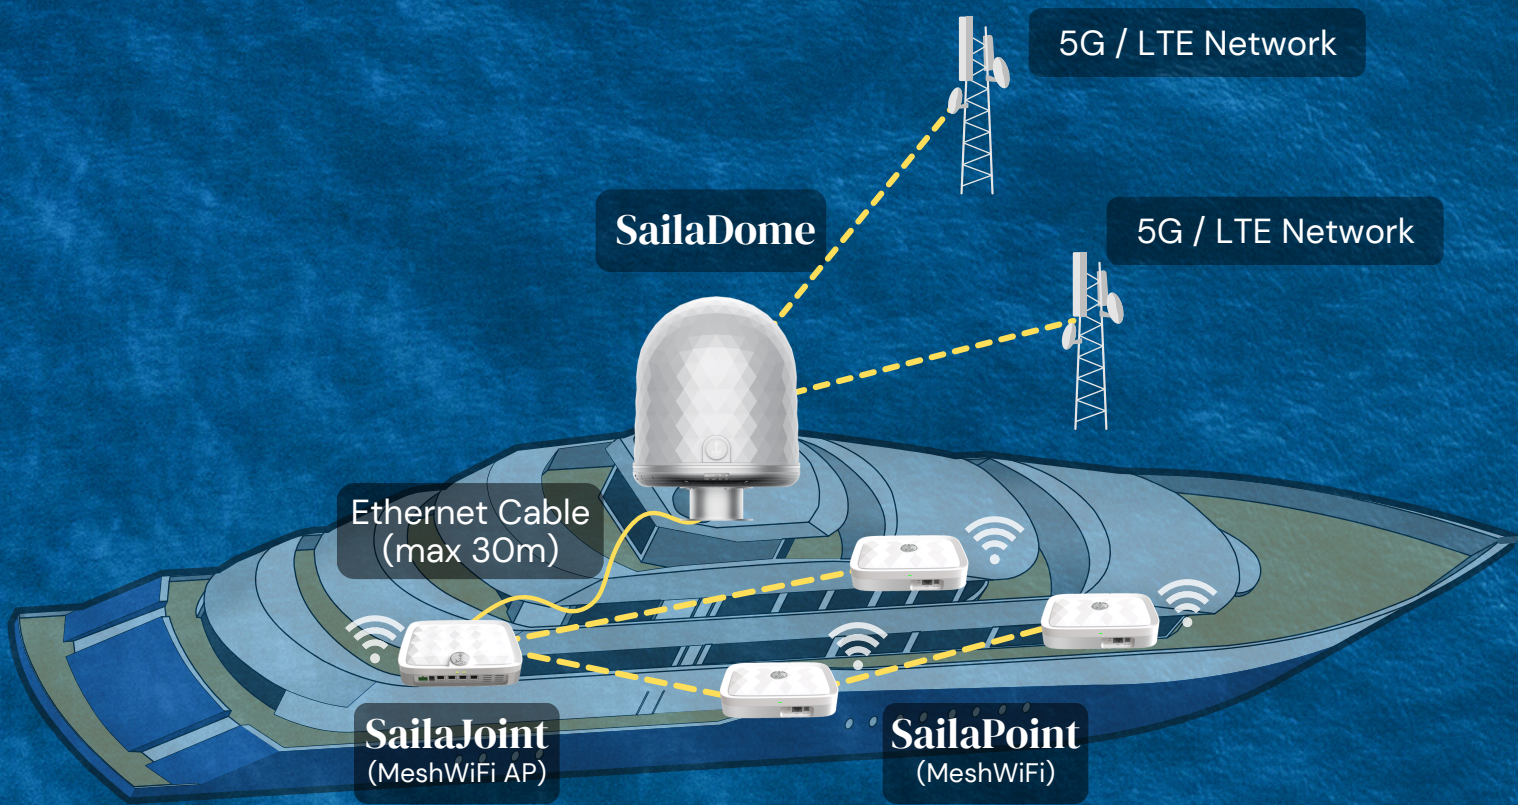

The revolutionary end-to-end wireless connectivity solution blends in perfectly with any ship decor, providing unparalleled 4G/5G radio network for up to 40 km* from the coast.

Designed for Maritime Connectivity

SailaDome

- 3 x Directional antenna
- Omni coverage
- Global band support
- 2 x 5G /4G modem
- 4 x SIM Slot

SailaLite

- 4 x Omni antenna
- Omni coverage
- Global band support
- 1 x 5G /4G modem
- 2 x SIM Slot
- WiFi Embedded

SailaJoint

- 8 x SIM Slot
- PoE to SailaDome
- MeshWiFi AP

SailaPoint

- MeshWiFi

Max. 12 SIM Cards Supported

- Top-notch Antenna Design to Assure Optimal Signal Transmission
- Dual Modem for LinkFusion to Increase Throughput **
- Multi SIM to Enable Auto Carrier Selection for Seamless Roaming
- MeshWiFi Network to Extend Connectivity On board
- Simple Power Supply Over Ethernet
- Hassle-free Configuration & Management with Web-based Portal
- Robust Design for High Reliability

*coverage depends on network configuration and many other factors, actual results will vary
**Dual Modem for LinkFusion feature is exclusive to SailaDome

5G Connectivity Masterpiece

SailaWave is the masterpiece of elegance, luxury, and performance. Whenever and wherever you are sailing or cruising, SailaWave ensures uninterrupted connectivity for everyone from the moment when the yachts, boats, and cruises ships depart from the land.